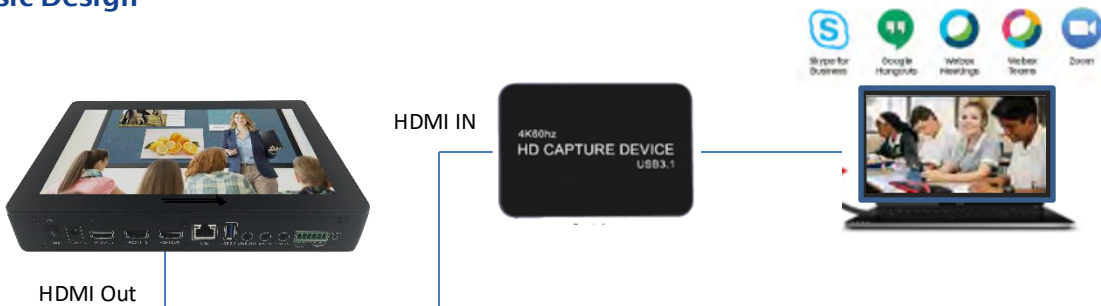

Basic Design

Features

Video input/output resolution supports:

640x480, 720x480, 720x576, 800x600, 1024x768, 1280x720, 1280x1024, 600x1200, 1920x1080, 4K2K 60HZ.

Capture resolution up to 1080p 60FPS

Capture format : MJPEG, YUY2 Sampling rate : 48kHz PCM

Video Conferencing/ Streaming Software:

Works with Zoom, Google Meets, MS Teams, OBS, Wirecast, Adobe, VLC, Skype

Computer system support:

Windows 10 / Windows 8.1 / Windows 7 (x86, x64) OS X (10.10 or above) Linux Ubuntu 14.04